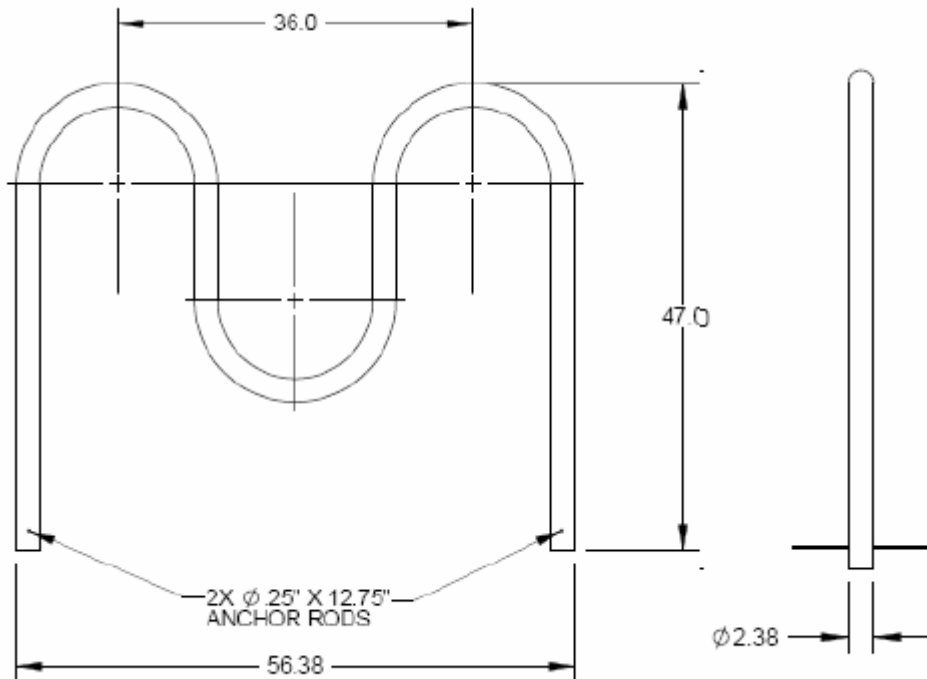

2102 - 5 BIKE WAVE RACK

- Heavy duty 2-3/8" 9 Gauge schedule 40 pipe
- Black polyester powder coat finish
- Wider loop spacing provides more convenient parking access
- Heavy duty pipe offers high security

NOTE:

1. DO NOT SCALE DRAWING.
2. INTALLATION TO BE COMPLETED IN ACCORDANCE WITH MANUFACTURER'S SPECIFICATIONS.