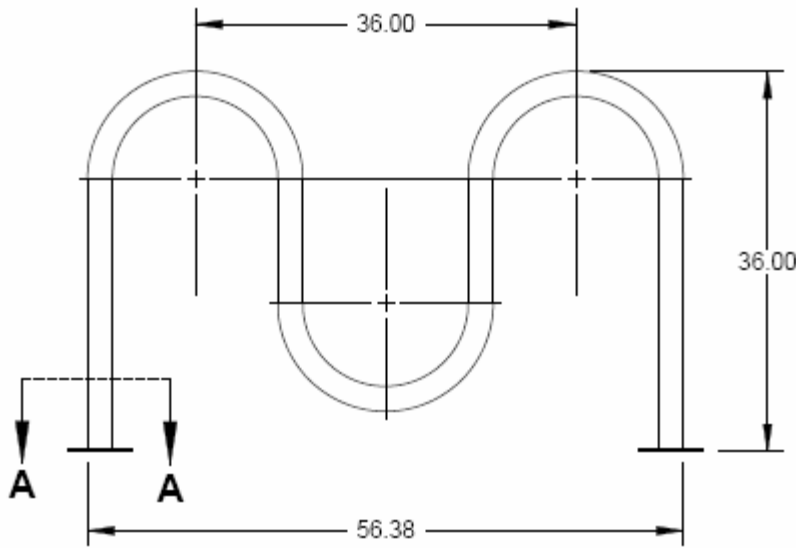

### 2103 - 5 BIKE WAVE RACK

- Heavy duty 2-3/8" 9 Gauge schedule 40 pipe
- Black polyester powder coat finish
- Wider loop spacing provides more convenient parking access
- Heavy duty pipe offers high security

**NOTE:**

1. DO NOT SCALE DRAWING.
2. INTALLATION TO BE COMPLETED IN ACCORDANCE WITH MANUFACTURER'S SPECIFICATIONS.

2X 6" X 6" X .25" SQUARE  
FLANGE MOUNTING PLATE  
WITH 4  $\phi 5/8$ " MOUNTING HOLES