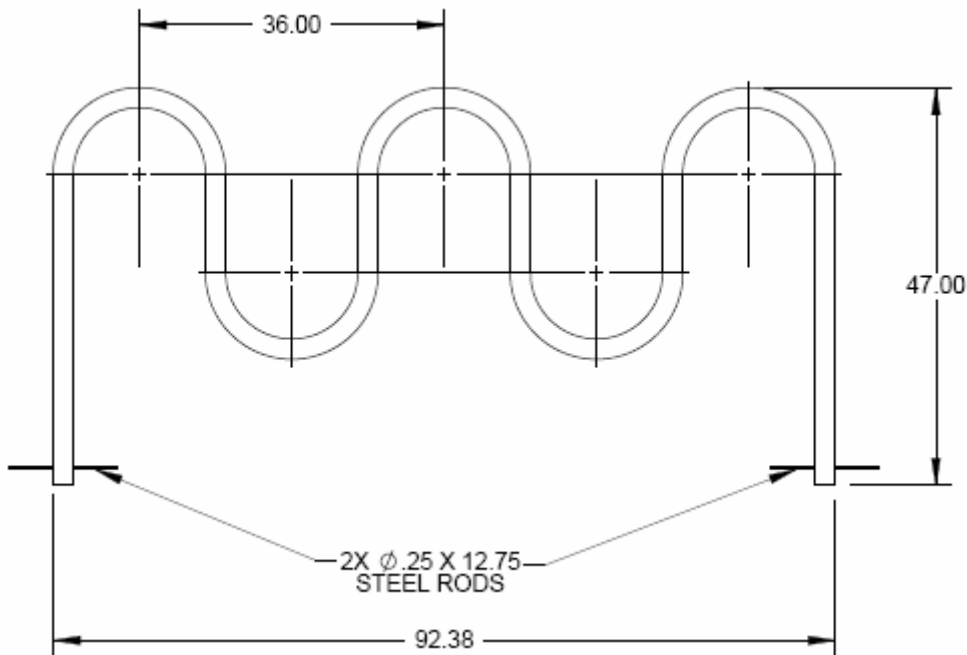

2105 - 7 BIKE WAVE RACK

- Heavy duty 2-3/8" 9 Gauge schedule 40 pipe
- Black polyester powder coat finish
- Wider loop spacing provides more convenient parking access
- Heavy duty pipe offers high security

NOTE:

1. DO NOT SCALE DRAWING.
2. INTALLATION TO BE COMPLETED IN ACCORDANCE WITH MANUFACTURER'S SPECIFICATIONS.