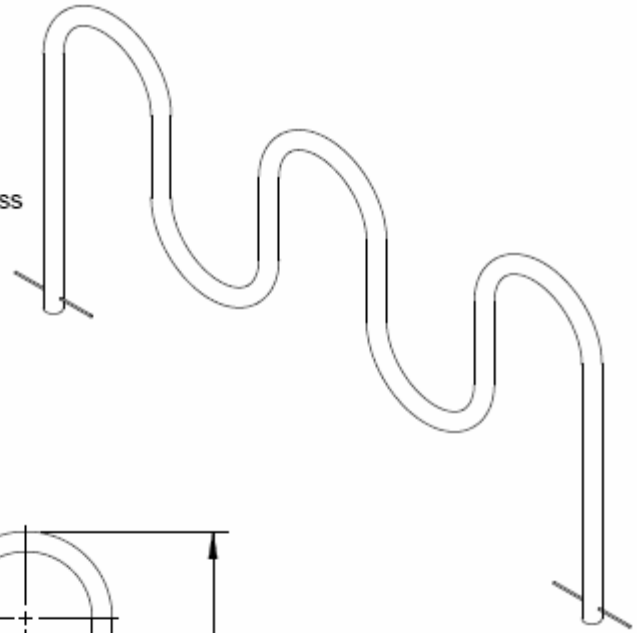

2105 - 7 BIKE WAVE RACK

- Heavy duty 2-3/8" 9 Gauge schedule 40 pipe
- Black polyester powder coat finish
- Wider loop spacing provides more convenient parking access
- Heavy duty pipe offers high security

NOTE:

1. DO NOT SCALE DRAWING.
2. INTALLATION TO BE COMPLETED IN ACCORDANCE WITH MANUFACTURER'S SPECIFICATIONS.