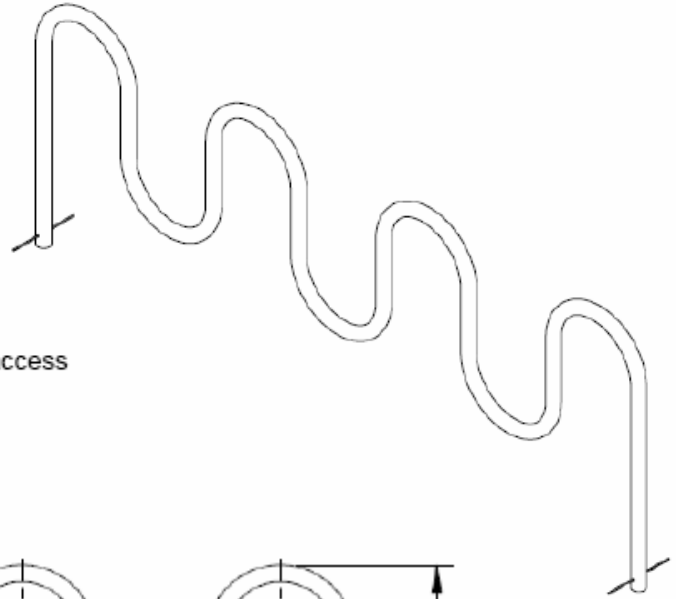

2108 - 9 BIKE WAVE RACK

- Heavy duty 2-3/8" 9 Gauge schedule 40 pipe
- Black polyester powder coat finish
- Wider loop spacing provides more convenient parking access
- Heavy duty pipe offers high security

NOTE:

1. DO NOT SCALE DRAWING.
2. INTALLATION TO BE COMPLETED IN ACCORDANCE WITH MANUFACTURER'S SPECIFICATIONS.