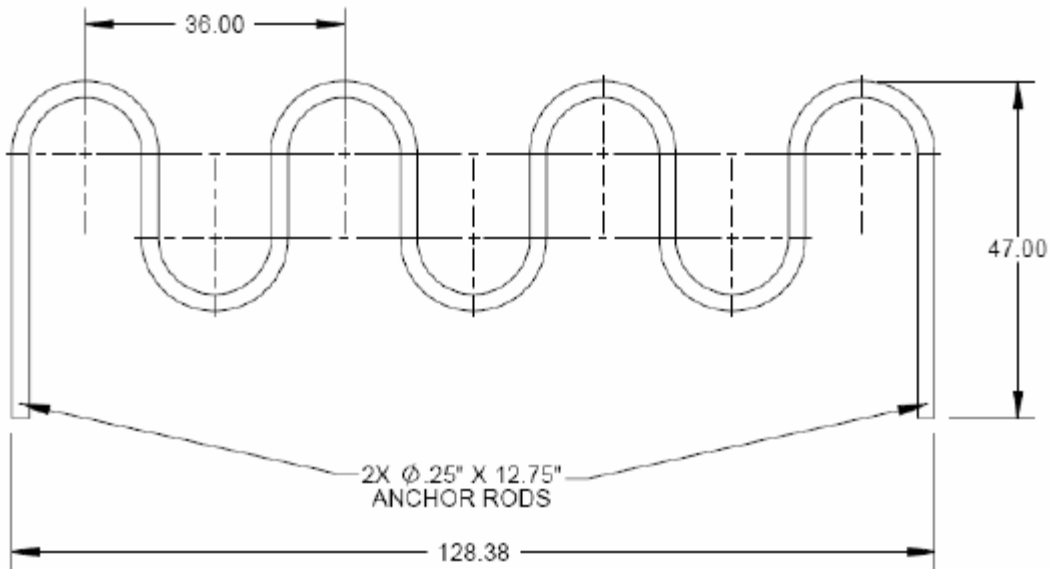

2108 - 9 BIKE WAVE RACK

- Heavy duty 2-3/8" 9 Gauge schedule 40 pipe
- Black polyester powder coat finish
- Wider loop spacing provides more convenient parking access
- Heavy duty pipe offers high security

NOTE:

1. DO NOT SCALE DRAWING.
2. INTALLATION TO BE COMPLETED IN ACCORDANCE WITH MANUFACTURER'S SPECIFICATIONS.