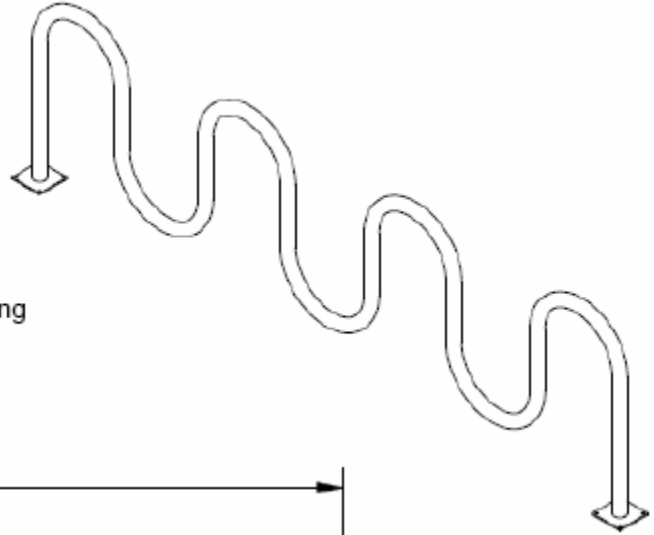

## 2109 - 9 BIKE WAVE RACK

- Heavy duty 2-3/8" 9 Gauge schedule 40 pipe
- Black polyester powder coat finish
- Wider loop spacing provides more convenient parking
- Heavy duty pipe offers high security

2X 6" X 6" X .25" SQUARE  
FLANGE MOUNTING PLATE  
WITH 4  $\phi$ 5/8" MOUNTING HOLES

**NOTE:**

1. DO NOT SCALE DRAWING.
2. INTALLATION TO BE COMPLETED IN ACCORDANCE WITH MANUFACTURER'S SPECIFICATIONS.