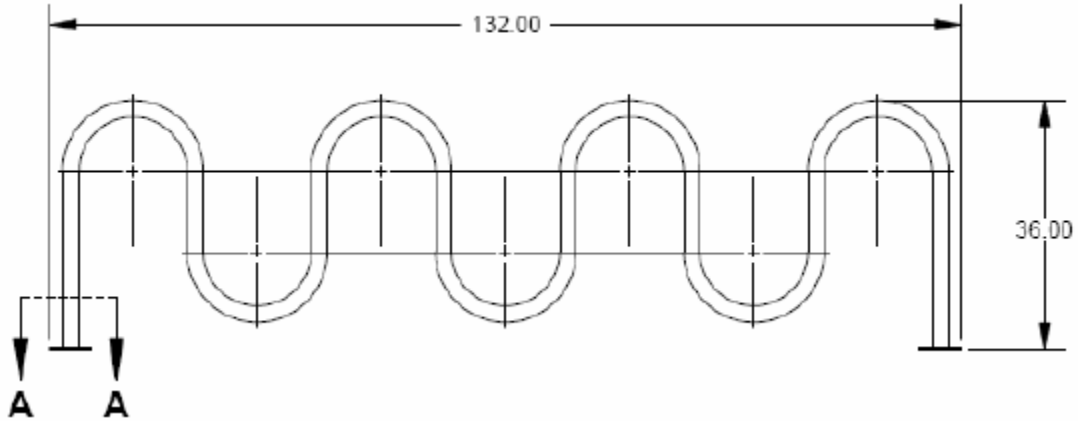

## 2109 - 9 BIKE WAVE RACK

- Heavy duty 2-3/8" 9 Gauge schedule 40 pipe
- Black polyester powder coat finish
- Wider loop spacing provides more convenient parking
- Heavy duty pipe offers high security

2X 6" X 6" X .25" SQUARE  
FLANGE MOUNTING PLATE  
WITH 4  $\phi$ 5/8" MOUNTING HOLES

**NOTE:**

1. DO NOT SCALE DRAWING.
2. INTALLATION TO BE COMPLETED IN ACCORDANCE WITH MANUFACTURER'S SPECIFICATIONS.