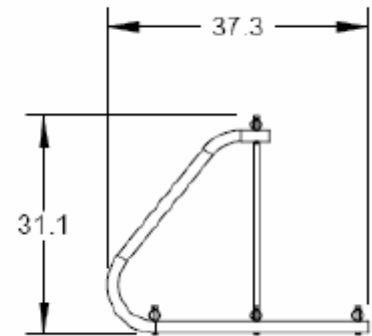

6401 - 18 BIKE GRID RACK

- Pre-galvanized finish applied before assembly.
- Finish protects rack from weather, abuse, and heavy use
- Riveted grid.
- Strong tubular steel construction.
- Accommodates both wide and narrow tires.
- Can be anchored in lawns, concrete, or asphalt using Anchors

NOTE:

1. DO NOT SCALE DRAWING.
2. INTALLATION TO BE COMPLETED IN ACCORDANCE WITH MANUFACTURER'S SPECIFICATIONS.