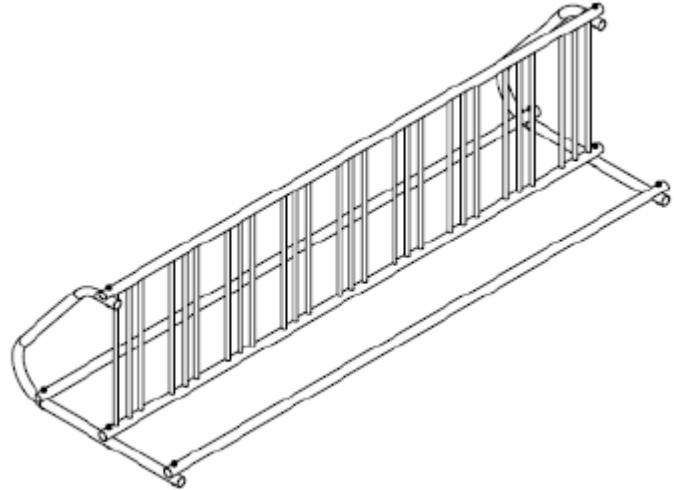

6401 - 18 BIKE GRID RACK

- Pre-galvanized finish applied before assembly.
- Finish protects rack from weather, abuse, and heavy use
- Riveted grid.
- Strong tubular steel construction.
- Accommodates both wide and narrow tires.
- Can be anchored in lawns, concrete, or asphalt using Anchors