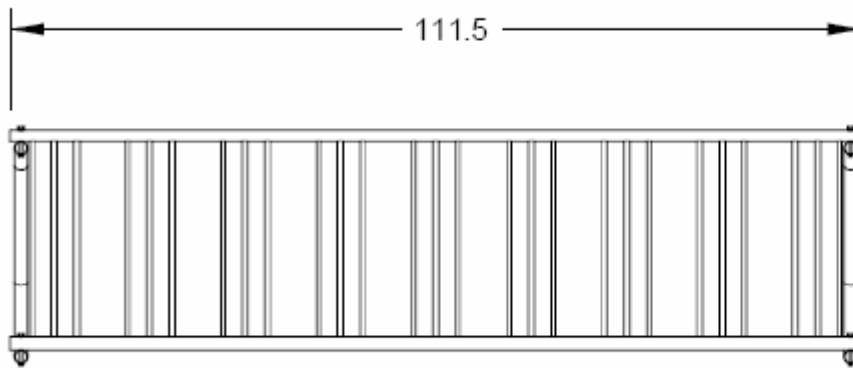

6401 - 18 BIKE GRID RACK

- Pre-galvanized finish applied before assembly.
- Finish protects rack from weather, abuse, and heavy use
- Riveted grid.
- Strong tubular steel construction.
- Accommodates both wide and narrow tires.
- Can be anchored in lawns, concrete, or asphalt using Anchors

NOTE:

1. DO NOT SCALE DRAWING.
2. INTALLATION TO BE COMPLETED IN ACCORDANCE WITH MANUFACTURER'S SPECIFICATIONS.