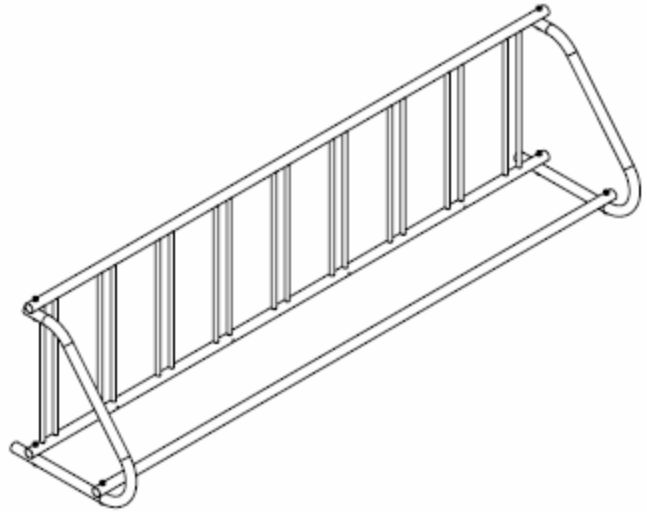

6403 - 9 BIKE GRID RACK

- Pre-galvanized finish applied before assembly.
- Finish protects rack from weather, abuse, and heavy use
- Riveted grid.
- Strong tubular steel construction.
- Accommodates both wide and narrow tires.
- Can be anchored in lawns, concrete, or asphalt using Anchors