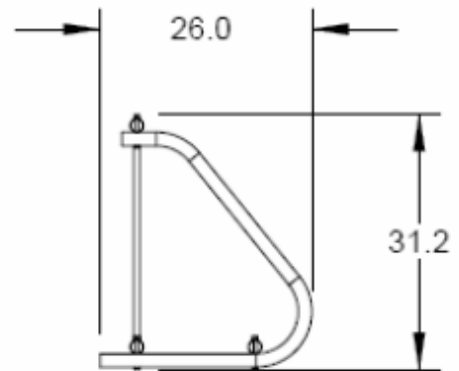

6403 - 9 BIKE GRID RACK

- Pre-galvanized finish applied before assembly.
- Finish protects rack from weather, abuse, and heavy use
- Riveted grid.
- Strong tubular steel construction.
- Accommodates both wide and narrow tires.
- Can be anchored in lawns, concrete, or asphalt using Anchors

NOTE:

1. DO NOT SCALE DRAWING.
2. INTALLATION TO BE COMPLETED IN ACCORDANCE WITH MANUFACTURER'S SPECIFICATIONS.