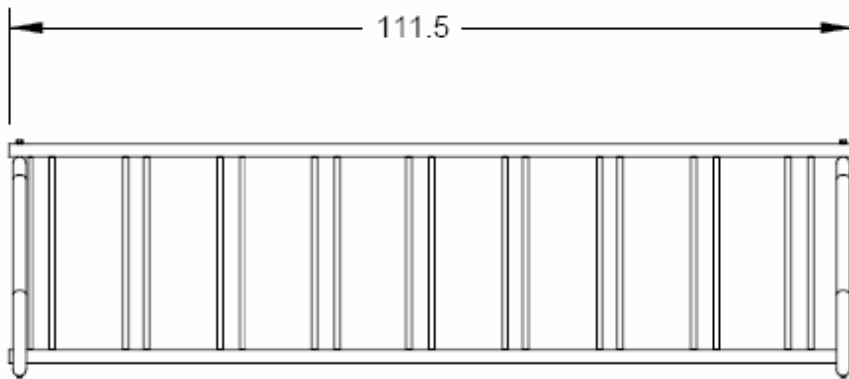

6403 - 9 BIKE GRID RACK

- Pre-galvanized finish applied before assembly.
- Finish protects rack from weather, abuse, and heavy use
- Riveted grid.
- Strong tubular steel construction.
- Accommodates both wide and narrow tires.
- Can be anchored in lawns, concrete, or asphalt using Anchors