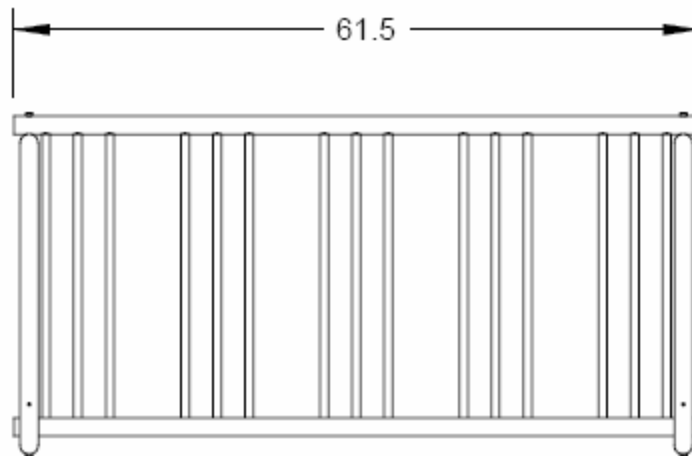

6405 - 10 BIKE GRID RACK

- Pre-galvanized finish applied before assembly.
- Finish protects rack from weather, abuse, and heavy use
- Riveted grid.
- Strong tubular steel construction.
- Accommodates both wide and narrow tires.
- Can be anchored in lawns, concrete, or asphalt using Anchors