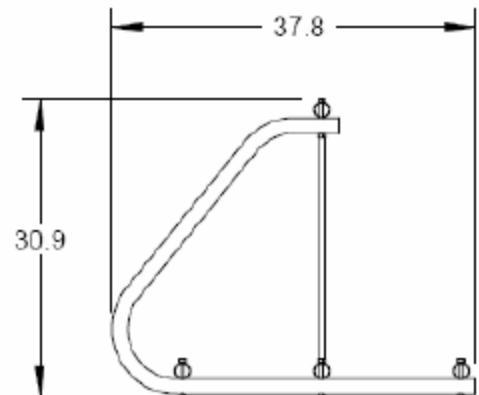

6405 - 10 BIKE GRID RACK

- Pre-galvanized finish applied before assembly.
- Finish protects rack from weather, abuse, and heavy use
- Riveted grid.
- Strong tubular steel construction.
- Accommodates both wide and narrow tires.
- Can be anchored in lawns, concrete, or asphalt using Anchors

NOTE:

1. DO NOT SCALE DRAWING.
2. INTALLATION TO BE COMPLETED IN ACCORDANCE WITH MANUFACTURER'S SPECIFICATIONS.