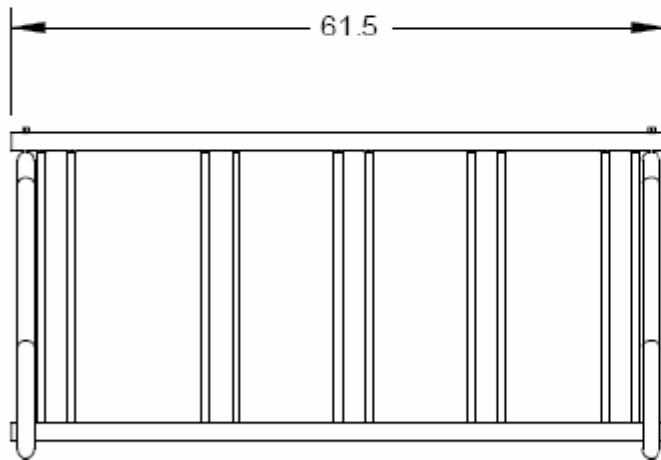

## 6407 - 5 BIKE GRID RACK

- Pre-galvanized finish applied before assembly.
- Finish protects rack from weather, abuse, and heavy use
- Riveted grid.
- Strong tubular steel construction.
- Accommodates both wide and narrow tires.
- Can be anchored in lawns, concrete, or asphalt using Anchors