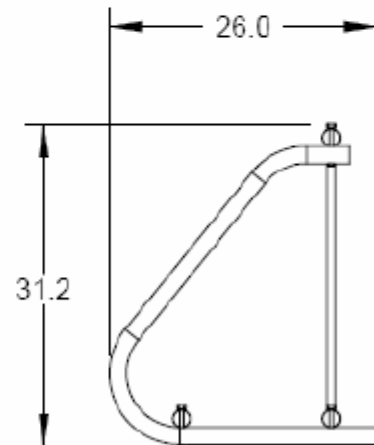

## 6407 - 5 BIKE GRID RACK

- Pre-galvanized finish applied before assembly.
- Finish protects rack from weather, abuse, and heavy use
- Riveted grid.
- Strong tubular steel construction.
- Accommodates both wide and narrow tires.
- Can be anchored in lawns, concrete, or asphalt using Anchors

**NOTE:**

1. DO NOT SCALE DRAWING.
2. INTALLATION TO BE COMPLETED IN ACCORDANCE WITH MANUFACTURER'S SPECIFICATIONS.