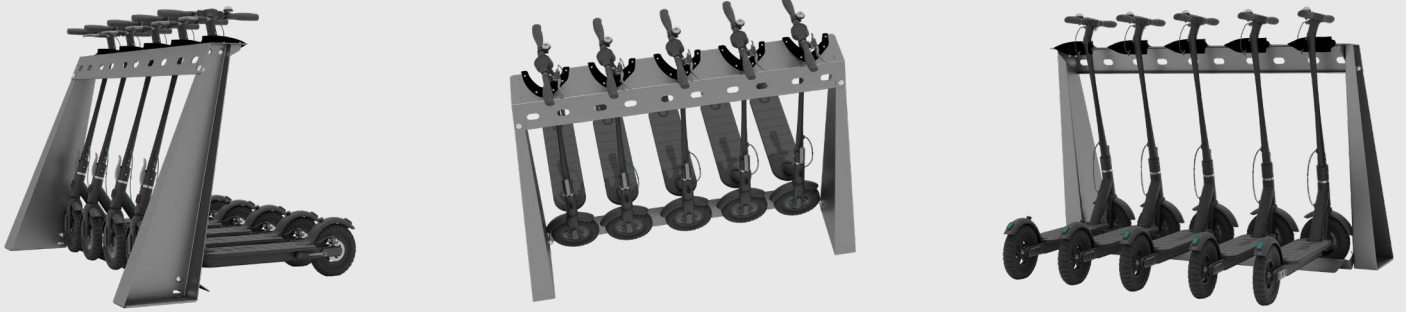

SCOOTER RACKS

Dismount[®]

LOCKABLE SCOOTER PARKING RACKS

Dismount scooter racks are the perfect short-term commercial grade parking solution for push and electric scooter chaos. Studded with design features, like our wheel chock and slot system. This rack excels in user-friendliness and scooter organization.

GROUND CONTROL
SYSTEMS[®]
Micromobility Parking Solutions

Product Features

- Secures 5 scooters in a space-efficient footprint
- Unique patented slot system secures stem and allows for locking with any U-lock, short cable or chain lock
- Wheel chock contains and secures front wheel for easy loading, while also eliminating scooter rollout and handlebar conflict
- Scooter stems are protected from damage with edge guard system

GROUND CONTROL
SYSTEMS®
Micromobility Parking Solutions